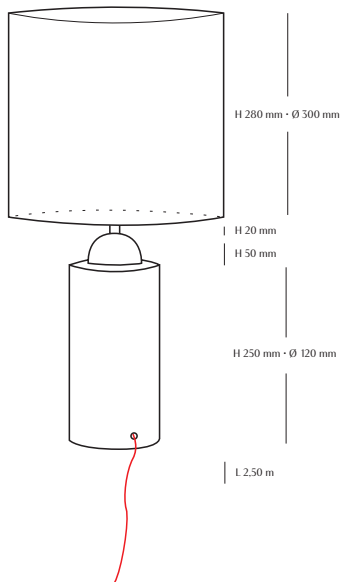

commercial conditions

pricing

- the purchase prices mentioned above are in € excluding VAT.
- the recommended sales prices are displayed in €, VAT included.
- all our prices are without commitment and can be changed without prior notice in case of a cost increase in compliance with any existing relevant regulations.

Lead time

6-8 weeks

customization upon request

MODEL	TRADE PRICE (EXCL VAT)	PUBLIC PRICE (INCL VAT)
maze	! 623,97	€ 755,00
safi	~~€ 369,24~~ € 623,97	€ 755,00
papilo	~~€ 369,24~~ € 623,97	€ 755,00
kituu	€ 623,97	€ 755,00
lulu	€ 623,97	€ 755,00
koi	~~€ 369,24~~ € 623,97	€ 755,00

Total height = 600 mm